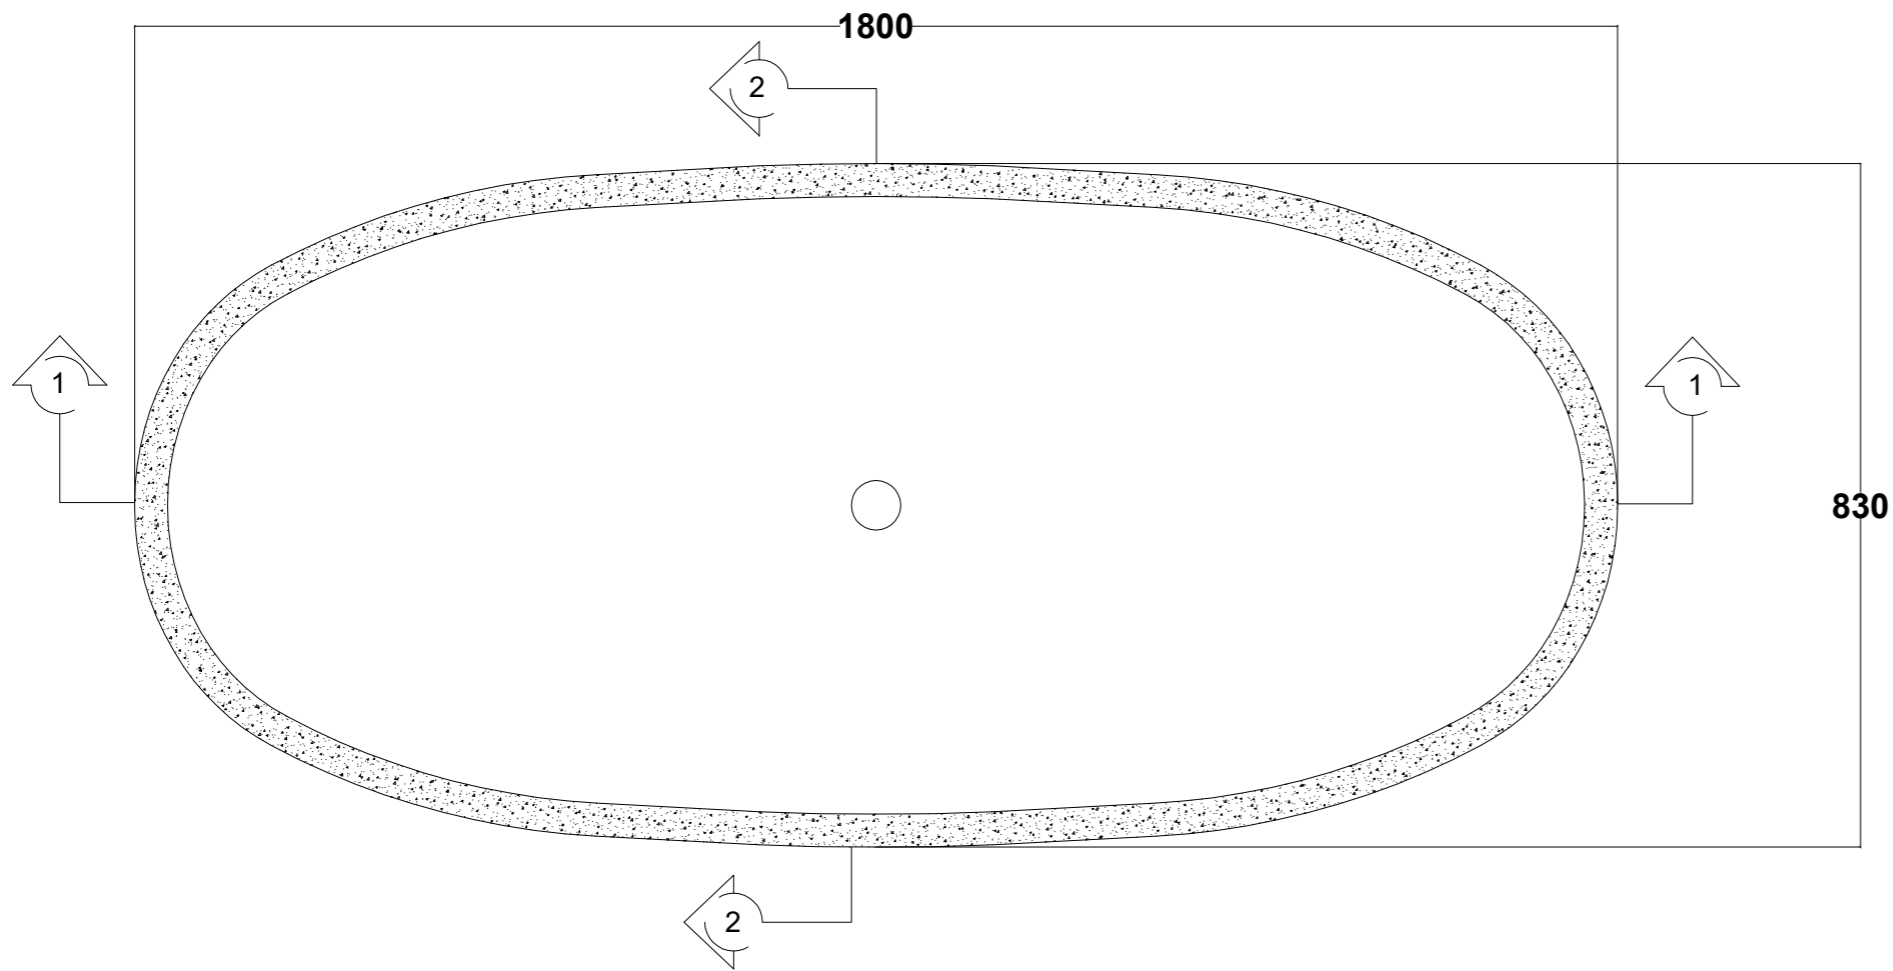

**A** Unit

**B** Elevation 1-1

**C** Elevation 2-2

TB 08 Sakura White, Size : 1800 x 830 x 490 mm, Rim 40 mm

As handcraft products, Please accept a 1-2 % variation from the size and colors.

Other Size Available :  
- 1700 x 830 x 490, Rim 40  
- 1800 x 1000 x 490, Rim 40