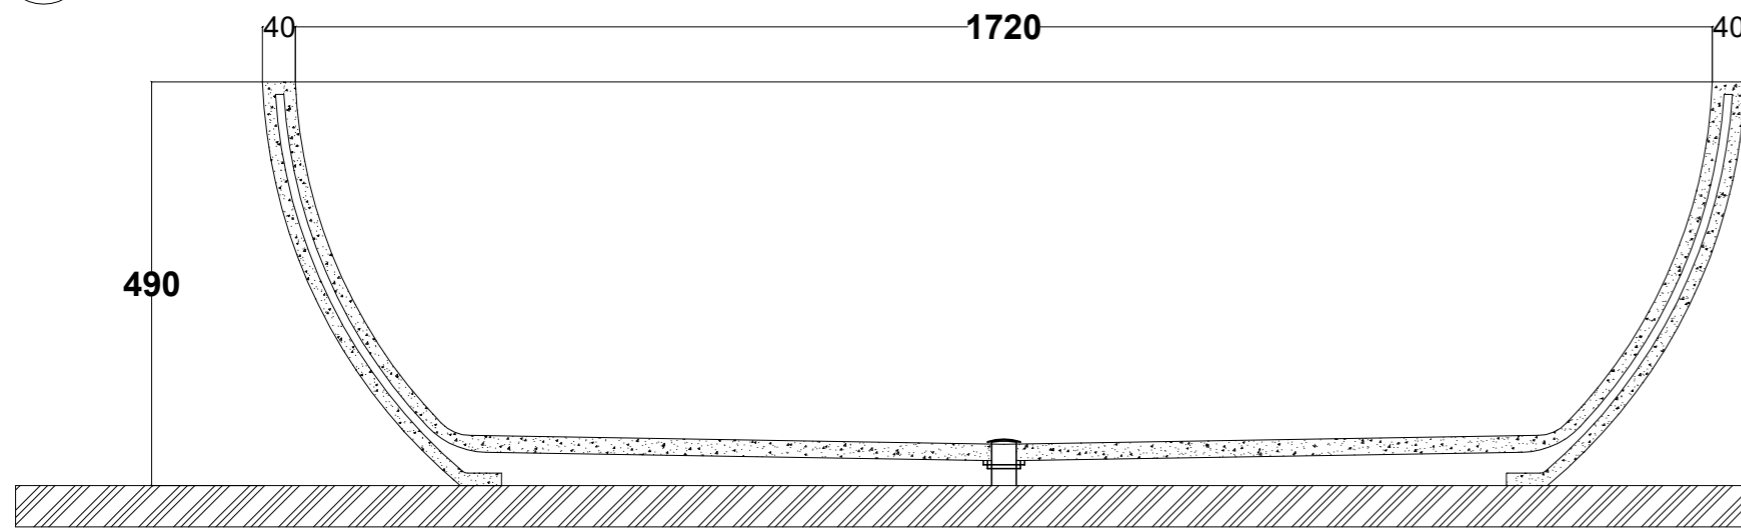

**A** Unit

**B** Elevation 1-1

**C** Elevation 2-2

TB 08 Sakura White, Size : 1800 x 830 x 490 mm, Rim 40 mm

As handcraft products, Please accept a 1-2 % variation from the size and colors.

Other Size Available :  
- 1700 x 830 x 490, Rim 40  
- 1800 x 1000 x 490, Rim 40