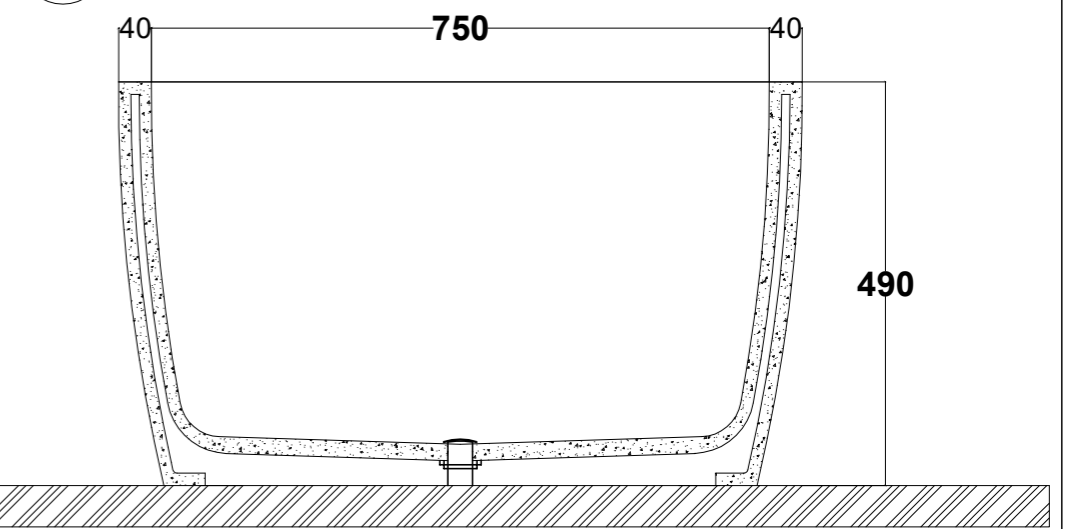

**A** Unit

**B** Elevation 1-1

**C** Elevation 2-2

TB 08 Sakura White, Size : 1800 x 830 x 490 mm, Rim 40 mm

As handcraft products, Please accept a 1-2 % variation from the size and colors.

Other Size Available :  
- 1700 x 830 x 490, Rim 40  
- 1800 x 1000 x 490, Rim 40